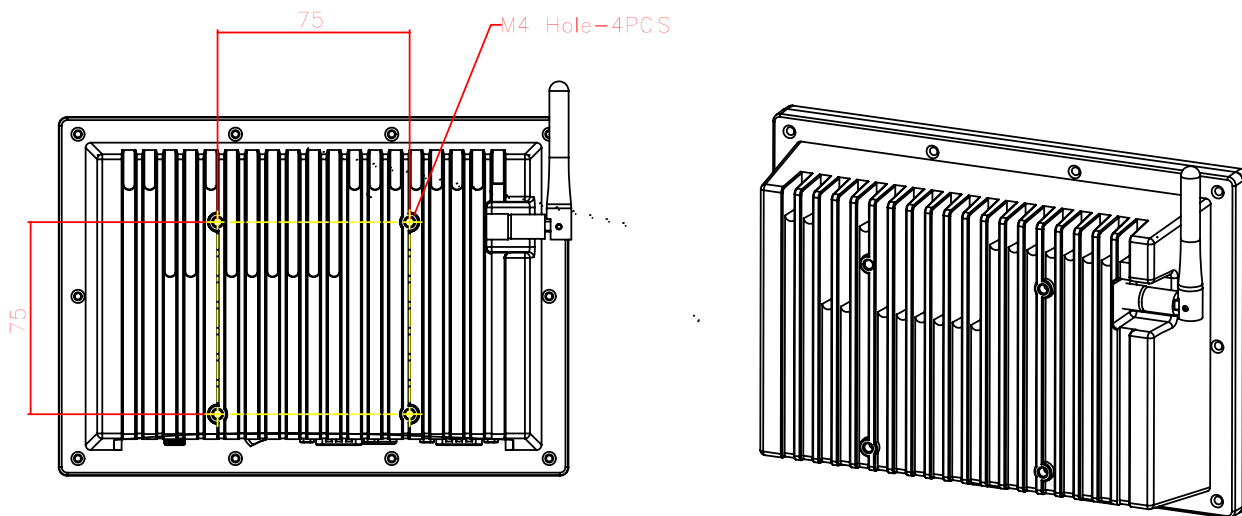

Rev.	Reasons	Revised Date
1.0	New Add	Aug-18-09