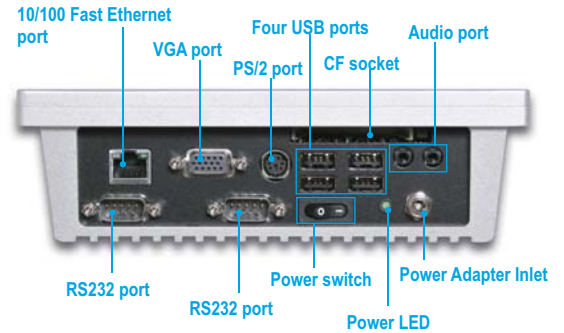

## 7" Rugged Chassis Panel PC

IPCHW071CM-TP/4W is a compact fanless Panel PC. Power by Intel® Ultra Low voltage Celeron® M Processor featuring Touch screen, 1x10/100 Fast Ethernet, 4xUSB, 2x Serial ports & 1xAudio In/Out capability. Suitable for HMI, Automation, and monitoring applications.

### All in one Panel PC design with built-in touch

- IP65 Front Fascia
- Aluminum Enclosure
- Built-in Wireless capability
- (Intel® Celeron Platform)

#### SBC Specifications :

- Processor : Ultra Low Voltage Intel® Celeron 1GHz with zero Cache processor (FSB 400MHz)
- VGA Memory : 64MB under Windows
- System Chipset : Intel® 852GM&ICH4
- Memory Slot : 1 x SODIMM, Max 1GB DDR 200/266/333
- Graphic Chipset : Intel® 852GM Mobile optimized graphic controller
- KB/Mouse : 1 x PS/2
- Ethernet : 1 x RJ45(10/100)
- Audio : Audio 97 2.2 Codec
- Serial : 2 x RS232
- USB : 4 x USB 2.0 ports
- Expansion Function : Wireless 802.11g
- Solid State Disk : Compact Flash type II up to 32GB (optional)