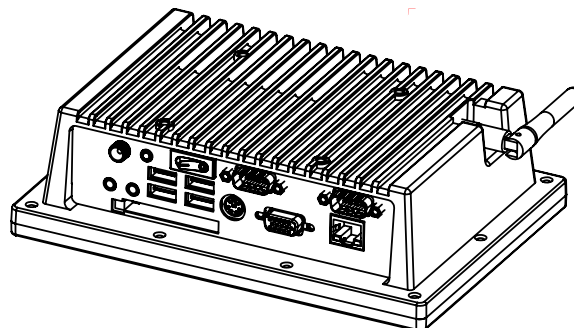

Rev.	Reasons	Revised Date
1.0	New Add	Aug-18-09