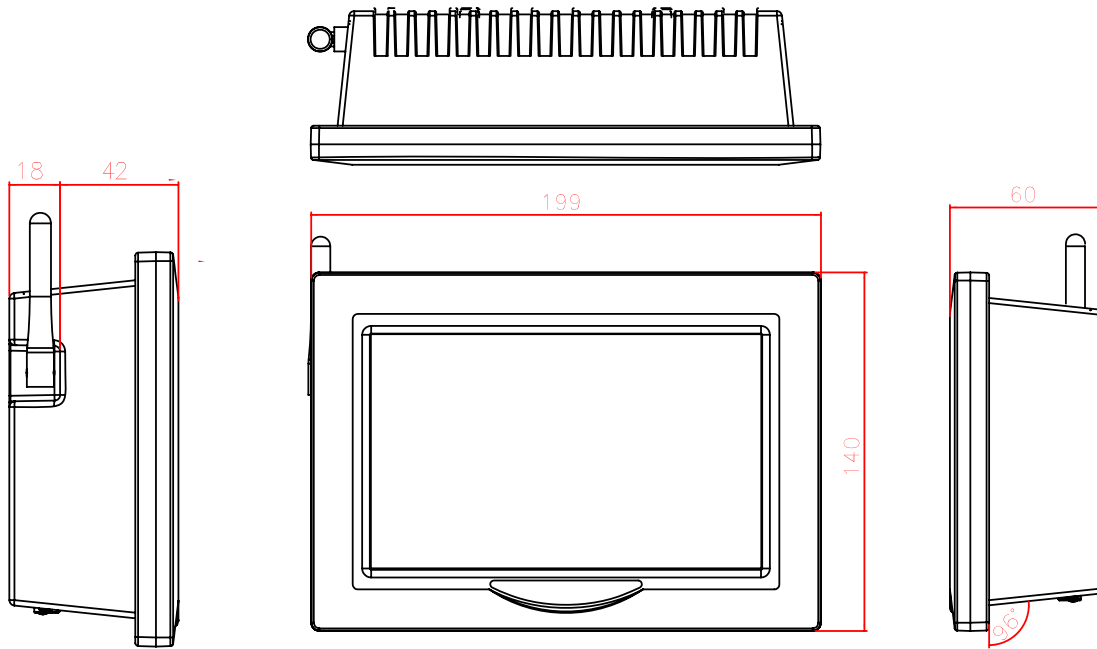

Rev.	Reasons	Revised Date
1.0	New Add	Aug-18-09