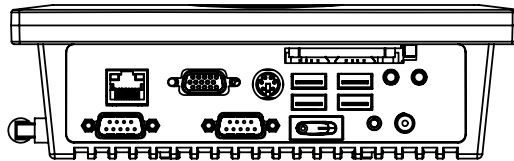

Rev.	Reasons	Revised Date
1.0	New Add	Aug-18-09