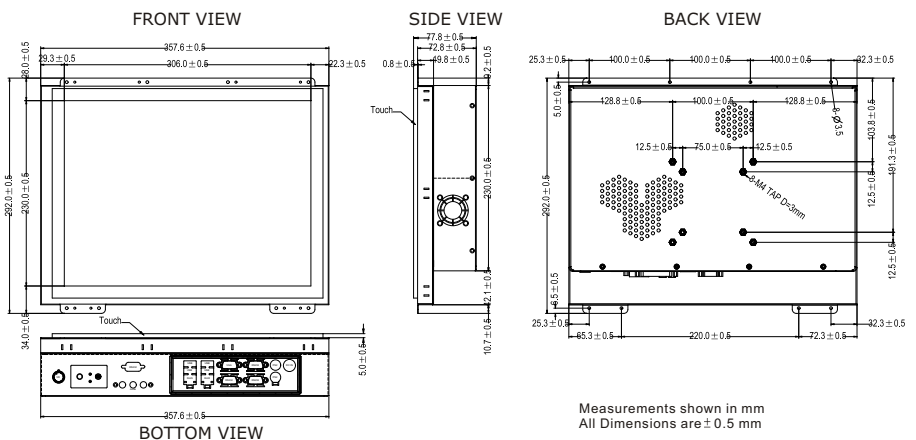

Modularized Construction

* Note: this is a simplified drawing and some components are not marked in detail. Please contact our sales representative if you need further product information.

System Specifications

TFT Characteristics :

- Resolutions : 1024 x 768
- Brightness : 250 cd/m² (typ.)
- Contrast Ratio : 700 : 1 (typ.)
- Viewing Angles : -70~70(H); -65~60(V)
- Max Colors : 16.2M

SBC Specifications :

- Processor : Intel® Atom N270 1.6GHz Processor
- BIOS : AMI 4Mbit Flash
- System Chipset : Intel® 945GSE/ICH7M
- Memory Slot : 1 x DIMM, Max 2GB DDR2 400/533
- Graphic Chipset : Intel® 945GSE Integrated (224MB shared)
- IDE : 1 x 44pin IDE (UDMA 33/66/100)
- KB/Mouse : 2 x PS/2
- Ethernet : 2 x RJ45(Gigabit LAN)
- Audio : Realtek ALC655 codec
- USB : 2 x SATA
- Serial : 3 x RS232, 1 x RS232/422/485 (1 x RS232 internal)
- Expansion Slot : 1 x Mini PCI, 1 x PCI, 1 x PCIe (x1)
- Watchdog Timer : Software programmable supports 1~255 secretary.

* A customized housing is needed if you would like to have the PCI expansion.

Power Specifications :

- Power Input : 12V DC IN (Lockable Power Jack)
- Power Consumption : 67W (typ.)(Max.backlight & high CPU load)

Environment Considerations :

- Operating Temperature : 0 deg.C to 45deg.C
- Operating Humidity : 30% to 90% (non condensing)

Input/ Output Connectors :

- Ethernet LAN : 2 x RJ 45-10/100/1000 Mbps
- Keyboard / Mouse : 2 x PS/2
- COM : 2 x RS232, 1 x RS232/422/485 9P DSUB (male)
- Audio : 1 x Audio Jack(Line-Out, Line-In, Mic in)
- USB : 4 x USB Type-A Receptacle
- VGA Out : 1 x VGA (female)

Order Options :

SBC	PANEL PC
RAM : 1GB DDR2*	Mechanical : Open Frame
Storage : 80 GB HDD*	Touch : 5 Wires Resistive*
* Default	OS : Windows XPE(Optional) Windows XP (Optional) Linux(Optional)

Accessories :

- External Power Supply 80W w/power cord

Rev.	Reasons	Revised Date
1.0	New Add	Nov-28-08
1.0	Spec Change	Jan-08-09