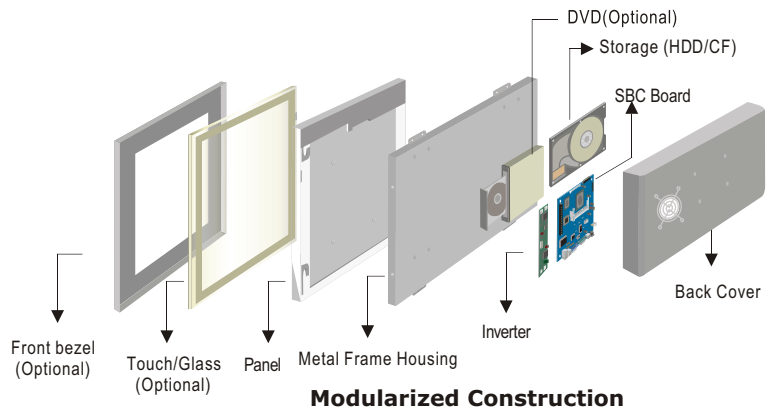

Value -Series 15" Panel PC (Intel® Atom Platform)

MODEL #: OF15IA7T-C3/PT/R

Mechanical Design

Open Frame

Modularized Construction

1. Brightness Adjustment Knob
2. Power On Button
3. Power Reset Button
4. RS-232 Conn.(Optional)
5. Audio Jack
6. USB
7. RJ-45
8. VGA Out
9. RS-232 Conn.
10. PS/2
11. DC-IN Lockable Power Jack

* Note: this is a simplified drawing and some components are not marked in detail. Please contact our sales representative if you need further product information.

System Specifications

TFT Characteristics :

* A customized housing is needed if you would like to have the PCI expansion.

Power Specifications :

- Power Input : 12V DC IN (Lockable Power Jack)
- Power Consumption : 67W (typ.)(Max.backlight & high CPU load)