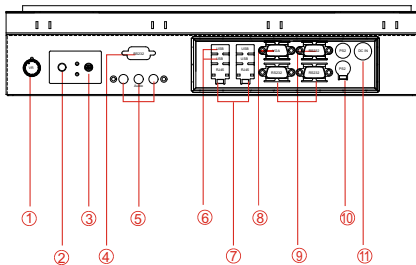

Value -Series 15" Panel PC (Intel® Atom Platform)

MODEL #: OF15IA7T-C3/PT/R

Mechanical Design

Open Frame

Modularized Construction

1. Brightness Adjustment Knob
2. Power On Button
3. Power Reset Button
4. RS-232 Conn.(Optional)
5. Audio Jack
6. USB
7. RJ-45
8. VGA Out
9. RS-232 Conn.
10. PS/2
11. DC-IN Lockable Power Jack

* Note: this is a simplified drawing and some components are not marked in detail. Please contact our sales representative if you need further product information.

System Specifications

TFT Characteristics :